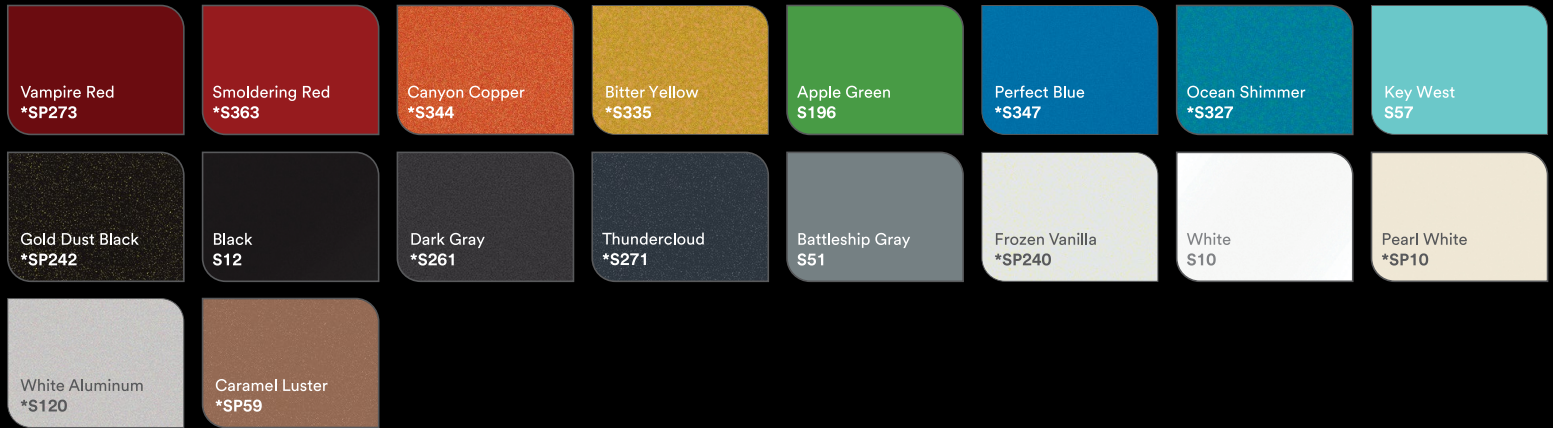

Gloss Light Green
G16

Create a sensation.

Choose from a bold assortment of colors, patterns and textures to design a vehicle wrap that stands out from the crowd.

Gloss

Satin

Textures

Matte

Color Flips