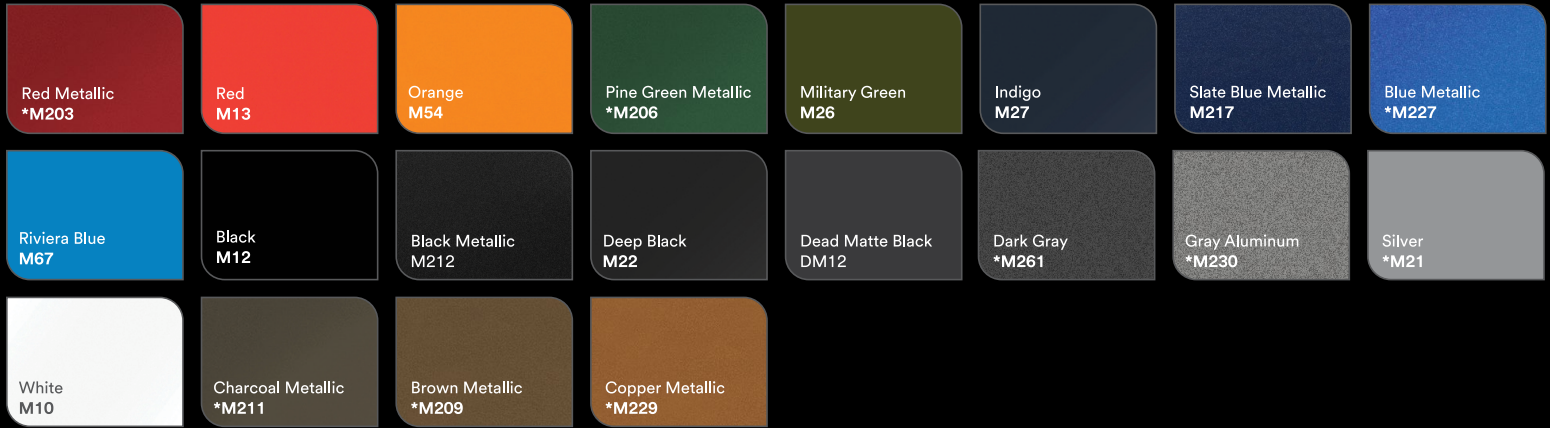

Gloss Light Green
G16

Create a sensation.

Choose from a bold assortment of colors, patterns and textures to design a vehicle wrap that stands out from the crowd.

Gloss

Satin

Textures

Matte

Color Flips